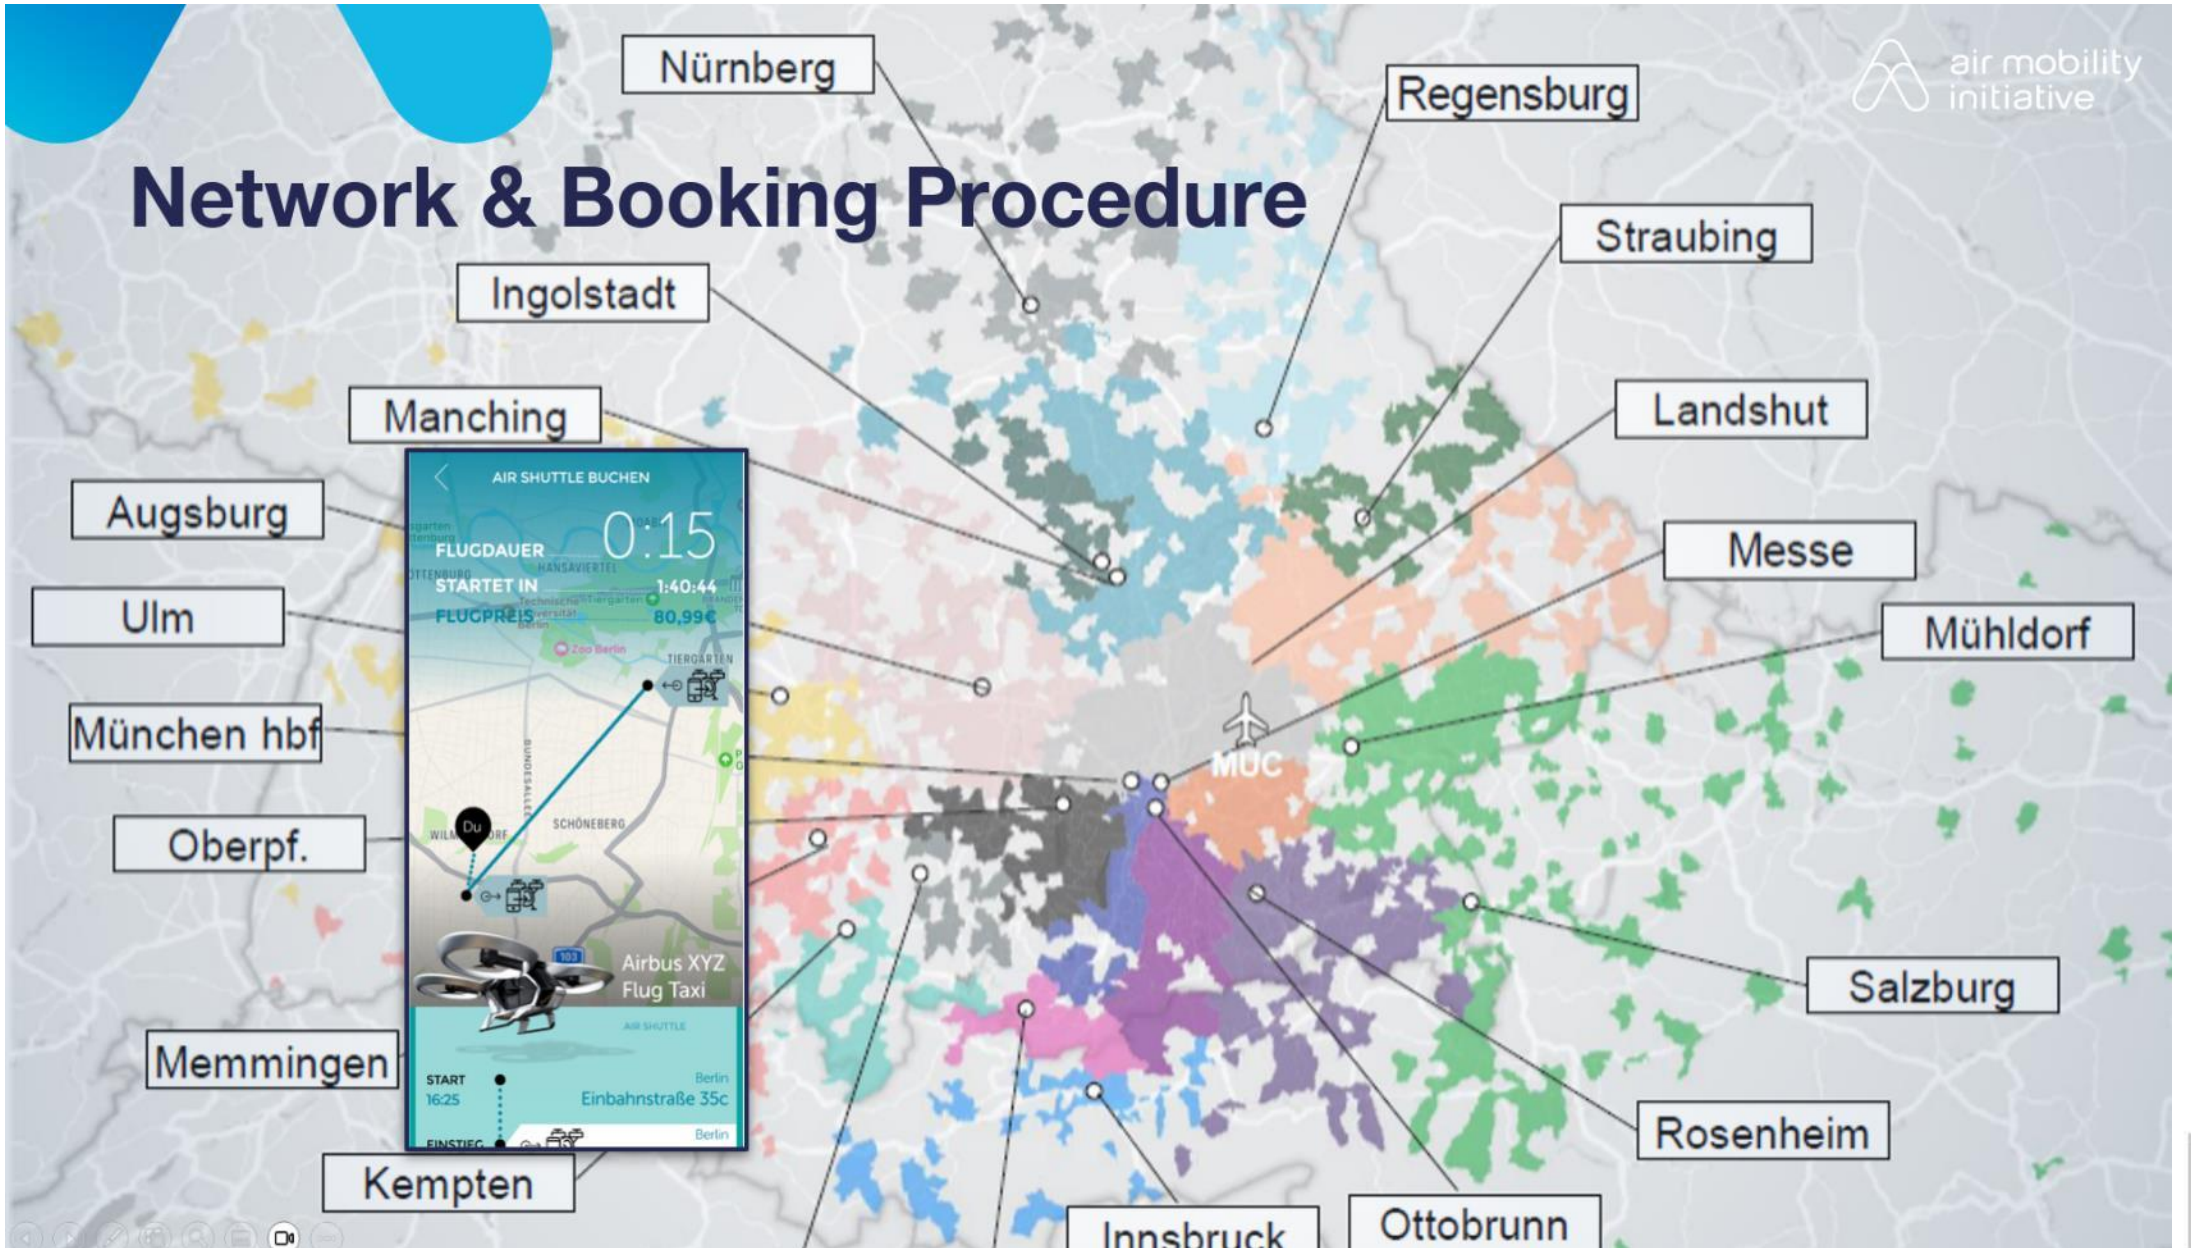

AAM experts at airports world wide expect that AAM will gain traction during the next years, despite investment challenges

Relevance of AAM at airports

Air Mobility Initiative (AMI) is the perfect platform for AAM RnD – more to come ...

**34 AMI
Partners**

**10 research
projects**

AAM Ecosystem in Bavaria is making progress – Let's start the journey

Network & Booking Procedure

Transfer and Arrival at the Vertiport at the Airport

Vertiport Experience (and Short Dwell Time)

Boarding

Departures

Munich > Ingolstadt	Departure Platform A	11H20
Munich > Nuremberg	Departure Platform B	11H40

Take-Off and Departure

Enroute from Airport to City

air mobility initiative

In-City Touchdown and onward Connection