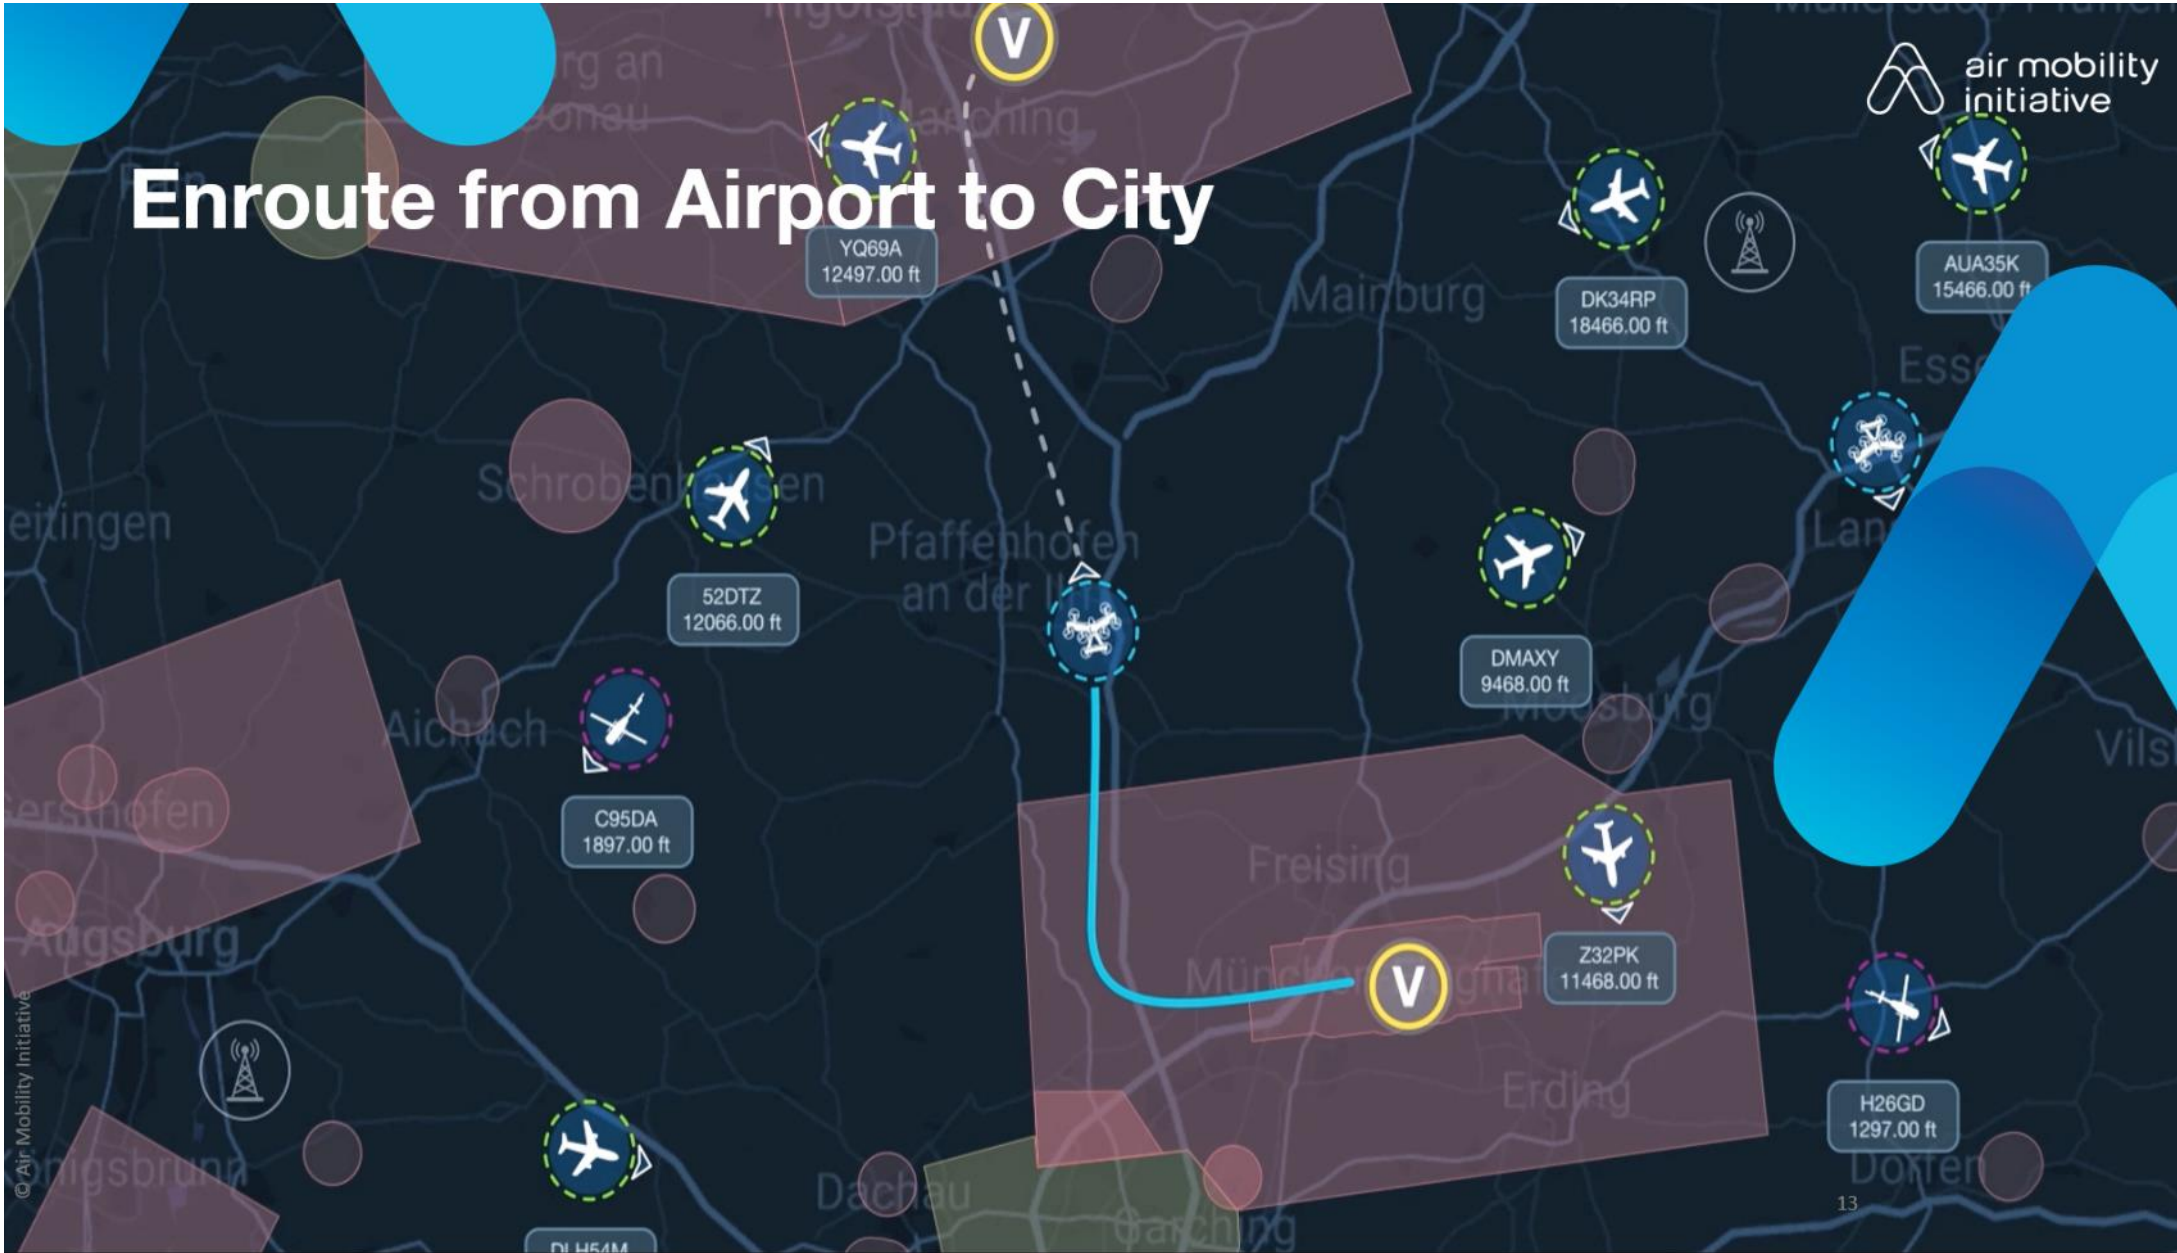

**34 AMI
Partners**

**10 research
projects**

AAM Ecosystem in Bavaria is making progress – Let's start the journey

Network & Booking Procedure

Transfer and Arrival at the Vertiport at the Airport

Vertiport Experience (and Short Dwell Time)

Boarding

Departures

Munich > Ingolstadt	Departure Platform A	11H20
Munich > Nuremberg	Departure Platform B	11H40

Take-Off and Departure

Enroute from Airport to City

air mobility initiative

In-City Touchdown and onward Connection

Bayerisches Staatsministerium für
Wirtschaft, Landesentwicklung und Energie

A Vertiport on Parking Garage is also a smart solution for large airports