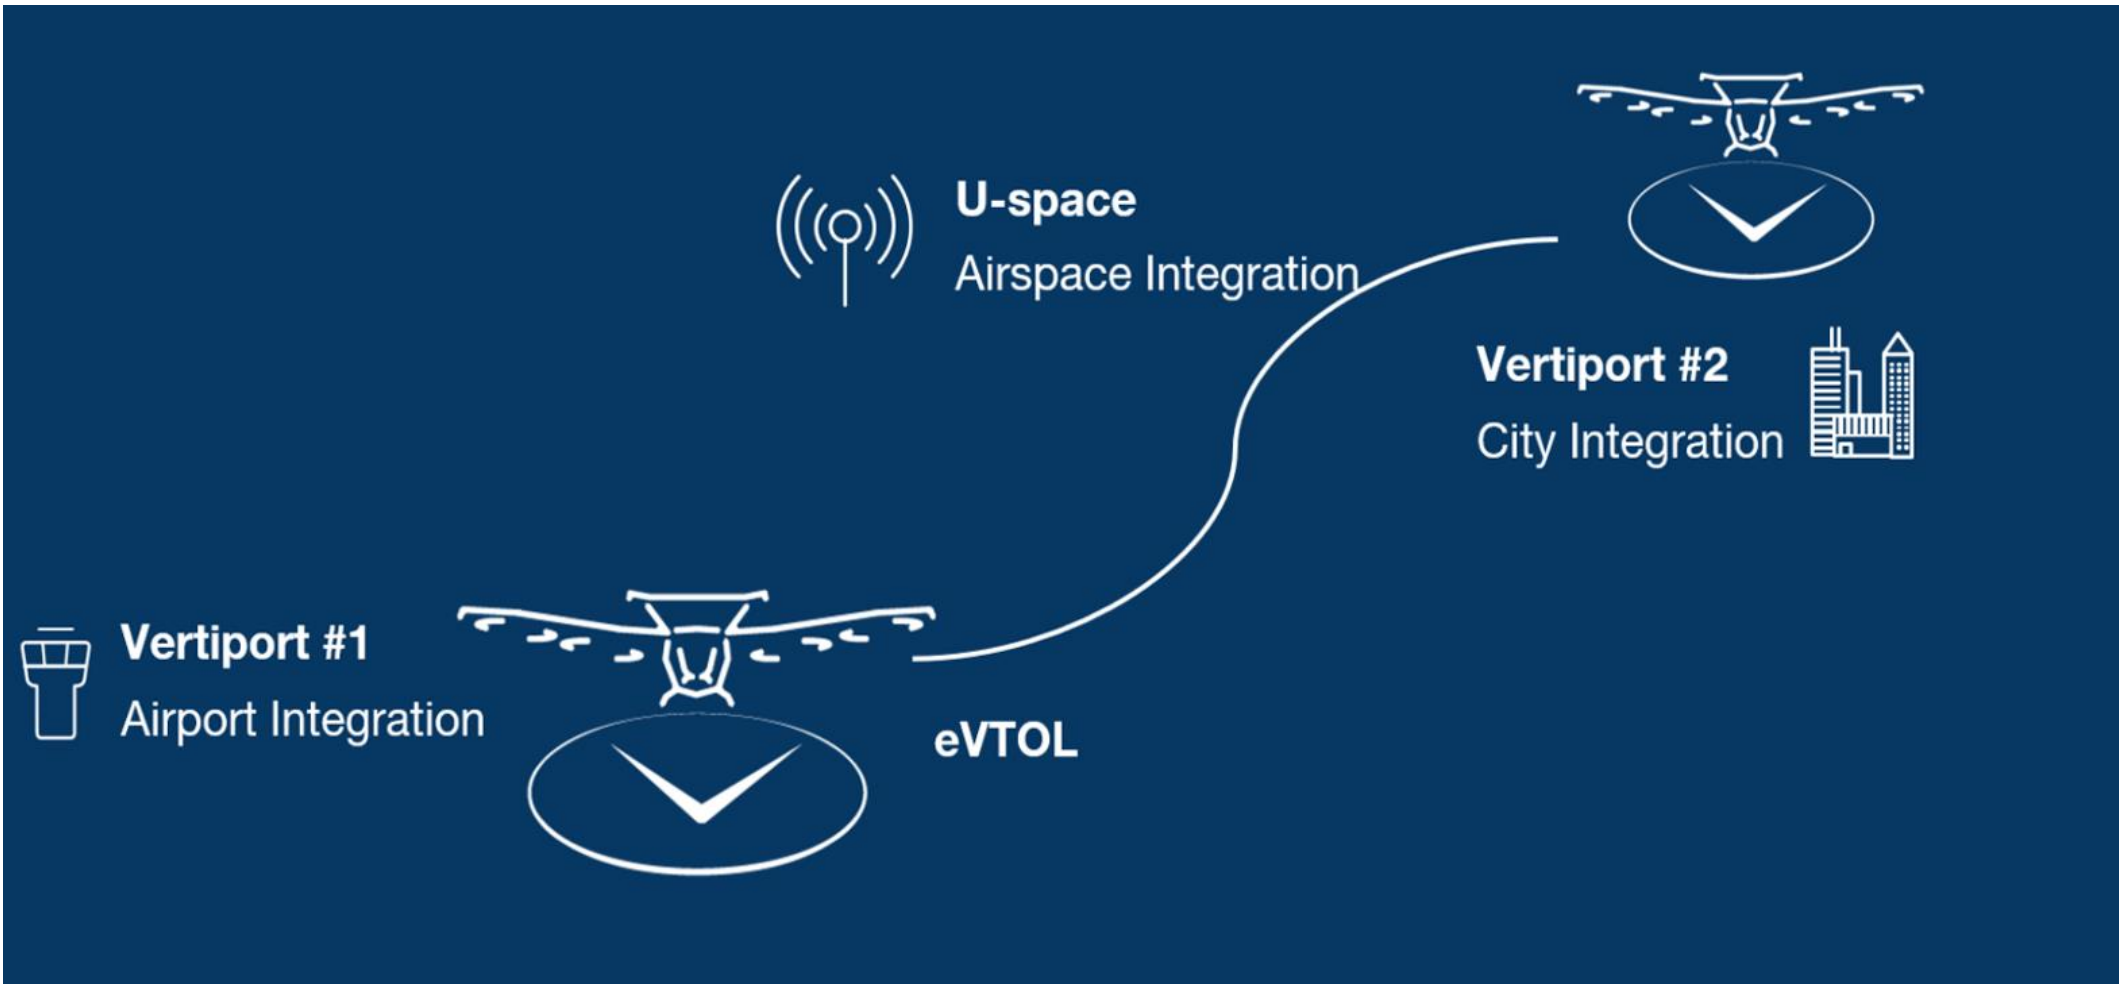

In collaboration with

Munich Airport International (MAI)

From consultant to global airport operator

 <p>30+ years of international business</p>	 <p>200+ successfully completed projects</p>	 <p>55+ countries account for global operations</p>
 <p>200+ highly skilled airport experts</p>		 <p>Operating 5 airports & terminals worldwide</p>
 <p>Double 5-Star service quality (MUC, EWR Terminal A)</p>	 <p>Integrated airport business model</p>	 <p>Best Practice for the entire airport lifecycle</p>

AAM experts at airports world wide expect that AAM will gain traction during the next years, despite investment challenges

Relevance of AAM at airports

Air Mobility Initiative (AMI) is the perfect platform for AAM RnD – more to come ...

**34 AMI
Partners**

**10 research
projects**

AAM Ecosystem in Bavaria is making progress – Let's start the journey

Network & Booking Procedure

Transfer and Arrival at the Vertiport at the Airport

Vertiport Experience (and Short Dwell Time)

Boarding

Departures

Munich > Ingolstadt	Departure Platform A	11H20
Munich > Nuremberg	Departure Platform B	11H40

Take-Off and Departure

Enroute from Airport to City

air mobility initiative

In-City Touchdown and onward Connection