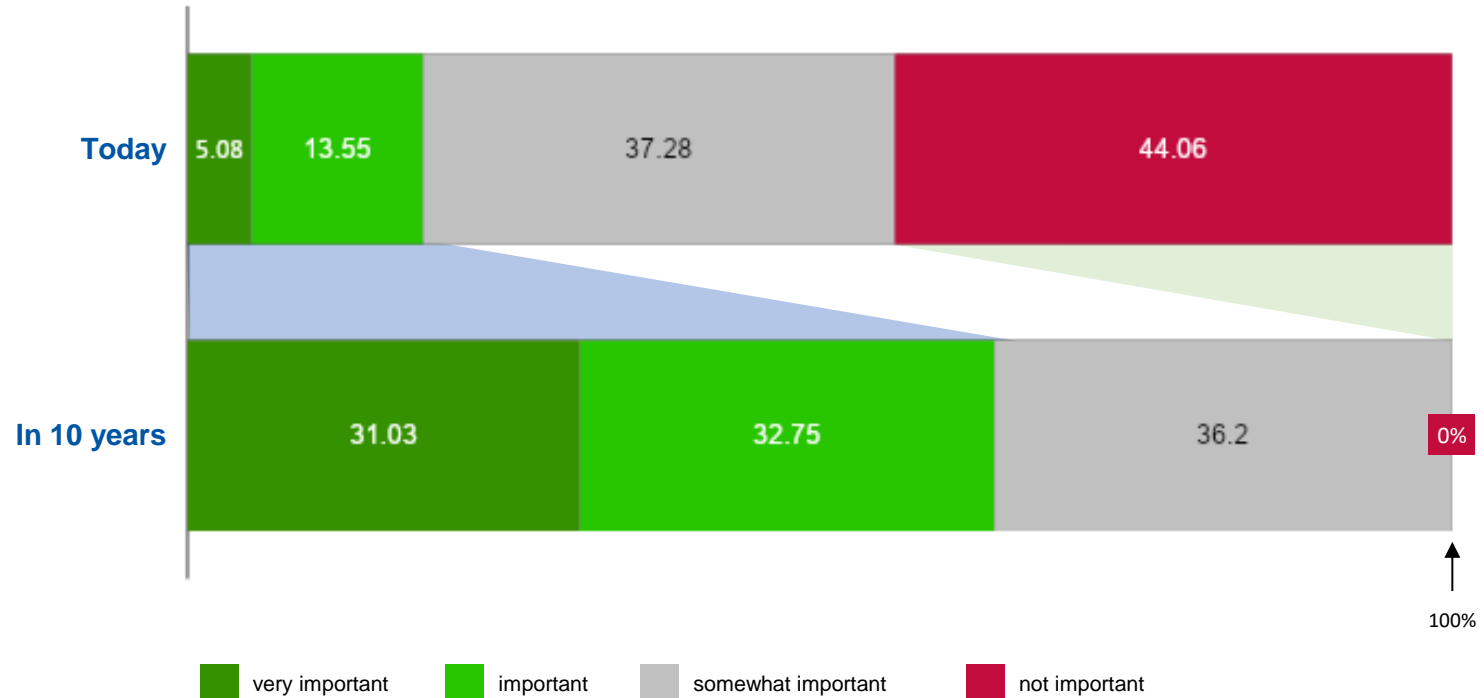

In collaboration with

Munich Airport International (MAI)

From consultant to global airport operator

 <p>30+ years of international business</p>	 <p>200+ successfully completed projects</p>	 <p>55+ countries account for global operations</p>
 <p>200+ highly skilled airport experts</p>		 <p>Operating 5 airports & terminals worldwide</p>
 <p>Double 5-Star service quality (MUC, EWR Terminal A)</p>	 <p>Integrated airport business model</p>	 <p>Best Practice for the entire airport lifecycle</p>

AAM experts at airports world wide expect that AAM will gain traction during the next years, despite investment challenges

Relevance of AAM at airports

Air Mobility Initiative (AMI) is the perfect platform for AAM RnD – more to come ...